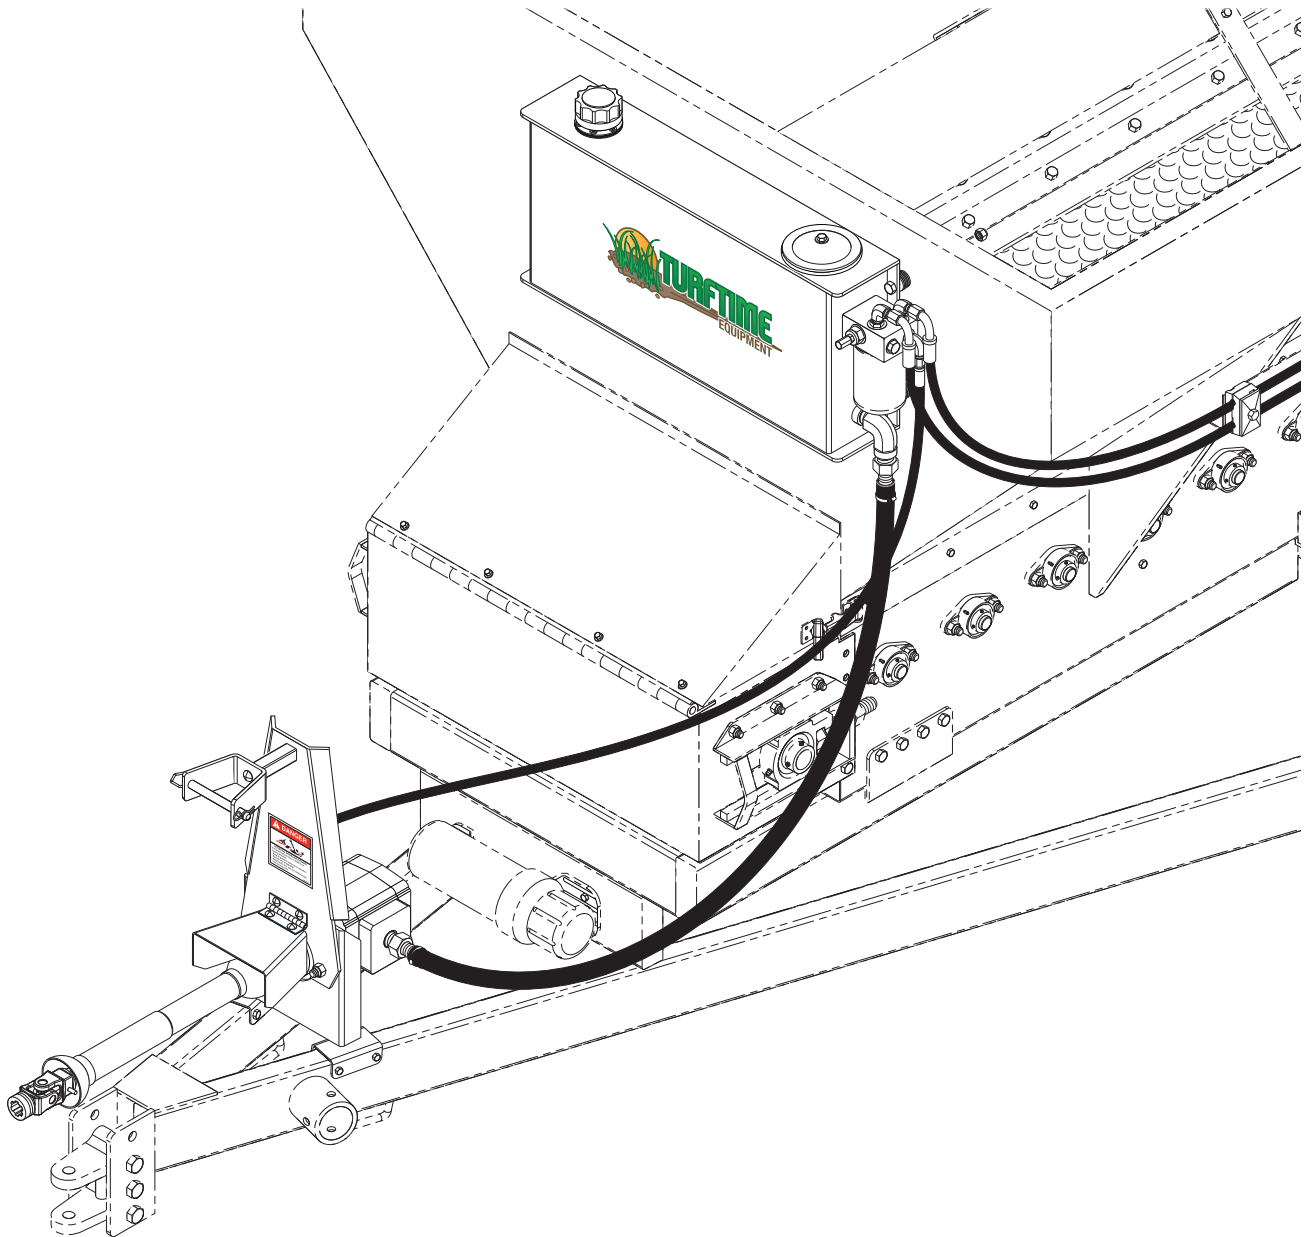

800 N. Railroad Avenue
New Holland PA 17557
Phone (800) 201-1031
<http://www.turftimeeq.com/>