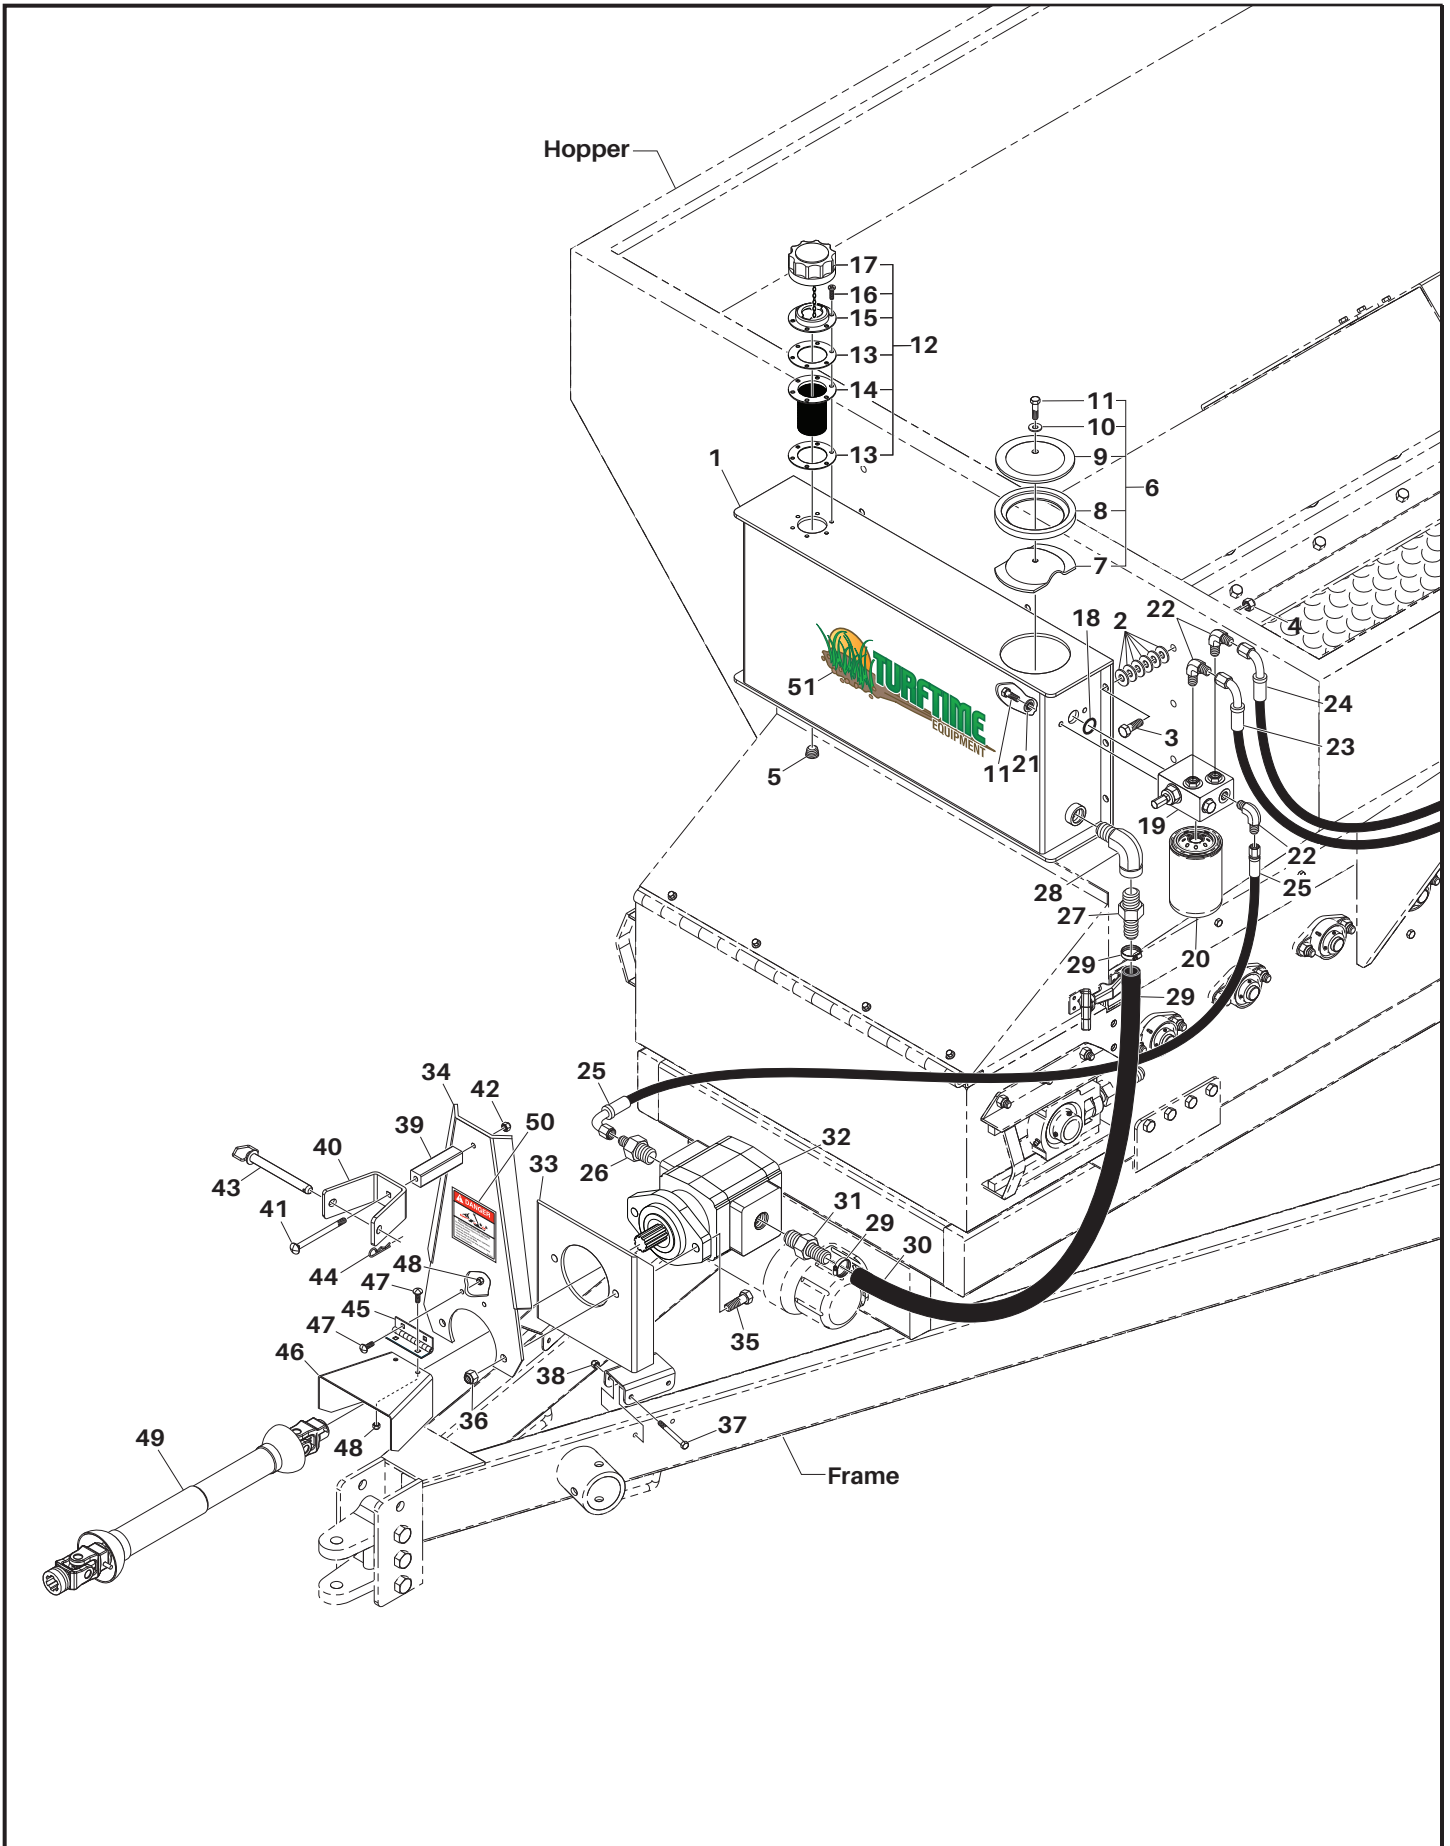

ILLUSTRATED PARTS BREAKDOWN

PTO Shaft, Hydraulic Tank, Oil Filter and Related Parts

Item	Part No.	Qty	Description
1	PTO-2430001	1	Tank, Hydraulic
2	PTO-2430002	36	Washer, Flat, 3/8"
3	PTO-2430003	6	Bolt, Hex Head, 3/8"-16UNC x 1-1/2" L:ong
4	PTO-2430004	6	Nut, Hex, Nylon Lock, 3/8"-16UNC
5	PTO-2430005	1	Plug, Pipe, 1/2"
6	PTO-2430006	1	Door Assembly, Includes Items 7 thru 11
7	PTO-2430007	1	Plate, Door
8	PTO-2430008	1	Gasket, Door
9	PTO-2430009	1	Cover, Door
10	PTO-2430010	1	Washer Flat,
11	PTO-2430011	3	Bolt, Hex Head, 3/8"-16UNC x 1" Long
12	PTO-2430012	1	Fill Assembly, Includes Items 13 thru 17
13	PTO-2430013	2	Gasket
14	PTO-2430014	1	Basket
15	NSS	1	Flange
16	NSS	1	Screw, Pan Head, Phillips, #10-32UNC x 1/2" Long
17	NSS	1	Cap
18	PTO-2430015	1	O-Ring
19	PTO-2430016	1	Base, Oil Filter
20	PTO-2430017	1	Filter, Oil
21	PTO-2430018	2	Washer, Seal, 3/8"
22	PTO-2430019	3	Fitting, Elbow, 1/2" MPTM
23	PTO-2430020	1	Hose Assembly, Return, 1/2" Dia. x 100" Long, Models 2430 & 3050
	PTO-3065001	1	Hose Assembly, Return, 1/2" Dia. x 124" Long, Model 3065
24	PTO-2430020	1	Hose Assembly, Pressure, 1/2" Dia. x 100" Long, Models 2430 & 3050
	PTO-3065001	1	Hose Assembly, Pressure, 1/2" Dia. x 124" Long, Model 3065
25	PTO-2430021	1	Hose Assembly, 1/2" Dia. x 84" Long
26	PTO-2430022	1	Fitting, Adaptor, #10 O-Ring x JIC Male
27	PTO-2430023	1	Fitting, Elbow, Street, 1" NPT
28	PTO-2430024	1	Fitting, Adaptor, 1" NPT x 1" ID Hose
29	PTO-2430025	2	Clamp, Hose, 1-3/4" Dia.
30	PTO-2430026	1	Hose, Suction, 1" Dia. x 72" Long
31	PTO-2430027	1	Fitting, Adaptor, #10 O-Ring x 1" ID Hose
32	PTO-2430028	1	Pump
33	PTO-2430029	1	Mount, Pump
34	PTO-2430030	1	Plate
35	PTO-2430031	2	Bolt, Hex Head, 1/2"-13UNC x 2" Long
36	PTO-2430032	2	Nut, Hex, Nylon Lock, 1/2"-13UNC
37	PTO-2430033	4	Bolt, Hex Head, 5/16"-18UNC x 3" Long
38	PTO-2430034	4	Nut, Hex, Nylon Lock, 5/16"-18UNC
39	PTO-2430035	1	Standoff
40	PTO-2430036	1	Yoke
41	PTO-2430037	1	Bolt, Carriage, 5/16"-18UNC x 3-1/2" Long
42	PTO-2430038	1	Nut, Nylon Lock, 5/16"-18UNC
43	PTO-2430039	1	Pin, /2" Dia. x 5" Long, Includes Item 44
44	PTO-2430040	1	Pin, Hair Cotter
45	PTO-2430041	1	Hinge
46	PTO-2430042	1	Shield, PTO Shaft
47	PTO-2430043	4	Bolt, Carriage, 1/4"-20UNC x 1" Long
48	PTO-2430044	4	Nut, Hex, Nylon Lock, 1/4"-20UNC
49	PTO-2430045	1	Shaft, PTO
50	PTO-2430046	1	Decal, Danger PTO Shaft
51	TT-3050047	1	Decal, Logo, TurfTime Equipment